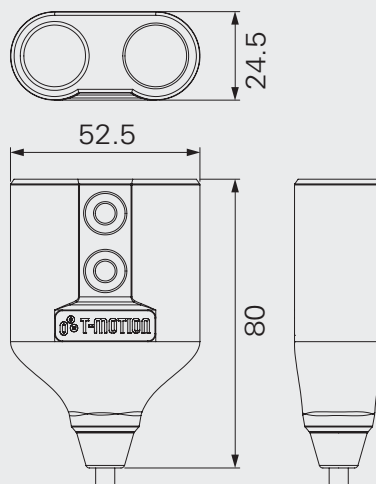

+

Feature

- Extension cable for multiple handsets or motors
- Compact design

+

+

TYC Ordering Key

Version: A

REV.A	TYC- X - X X X X X - XXXX - XXXXX - XXXX - XXXX		
	Section 1 (right side)	Section 2	Section 3
Color			
Black	1		
Gray (Pantone 428C)	2		
Connector			
Female	0		
Male	1		
Angle of connector			
90° (as shown on right side)	1		
180° (as shown on left side)	2		
Type of Connector			
DIN 4P	1		
DIN 5P(240°)	2		
DIN 5P(180°)	3		
DIN 6P	4		
DIN 8P(270°)	5		
big 01	6		
small 01	7		
RJ 10P	8		
small DIN 5P	9		
Customized	A		
O Ring (for male connector)			
without	0		
red	1		
yellow	2		
blue	3		
black	4		
white	5		
Anti pulling buckle (for female connector)			
without	0		
with	1		
Cable length			

Version	Date	Description
A	2011/7/22	1st released

Printed: Nov. 2011

<Example>

TYC - 2 - 1 1 8 0 0 - 0 5 8 0 - 0 2 8 0 0 - 1 5 0 0 - 0 2 8 0 0 - 1 5 0 0