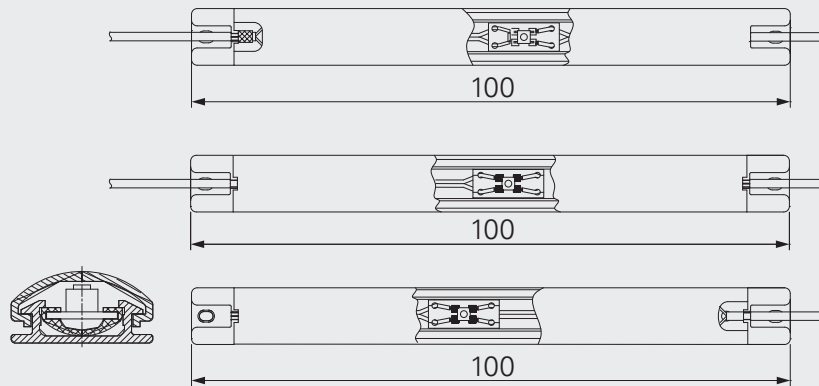

+

**Feature**

- Safety strip to limit the movement of actuators
- Customized length or number of sections

+

+

**TSS Ordering Key**      Version: A

<b>REV.A</b>	<b>T S S - X</b>
<b>Plug</b>	
DIN 4P	1
RJ 4P, for TC5	2
Tinned leads	3
Customized	A