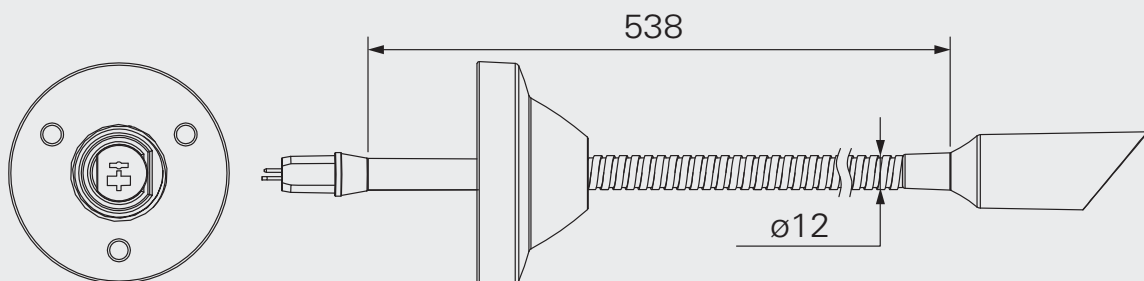

TRL Series

+

Feature

- LED reading light
- Mounted into the recliner directly
- Elegant and compact design
- Flexible gooseneck

+

+