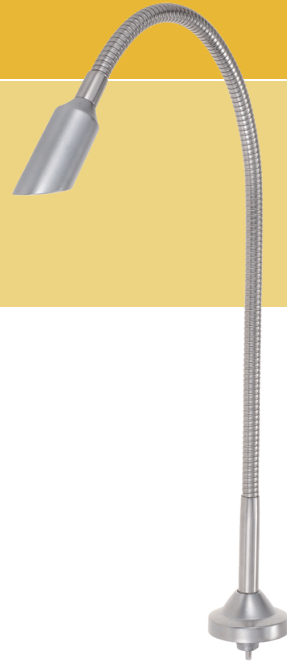

TRL Series

+

Feature

- LED reading light
- Mounted into the recliner directly
- Elegant and compact design
- Flexible gooseneck

+

+