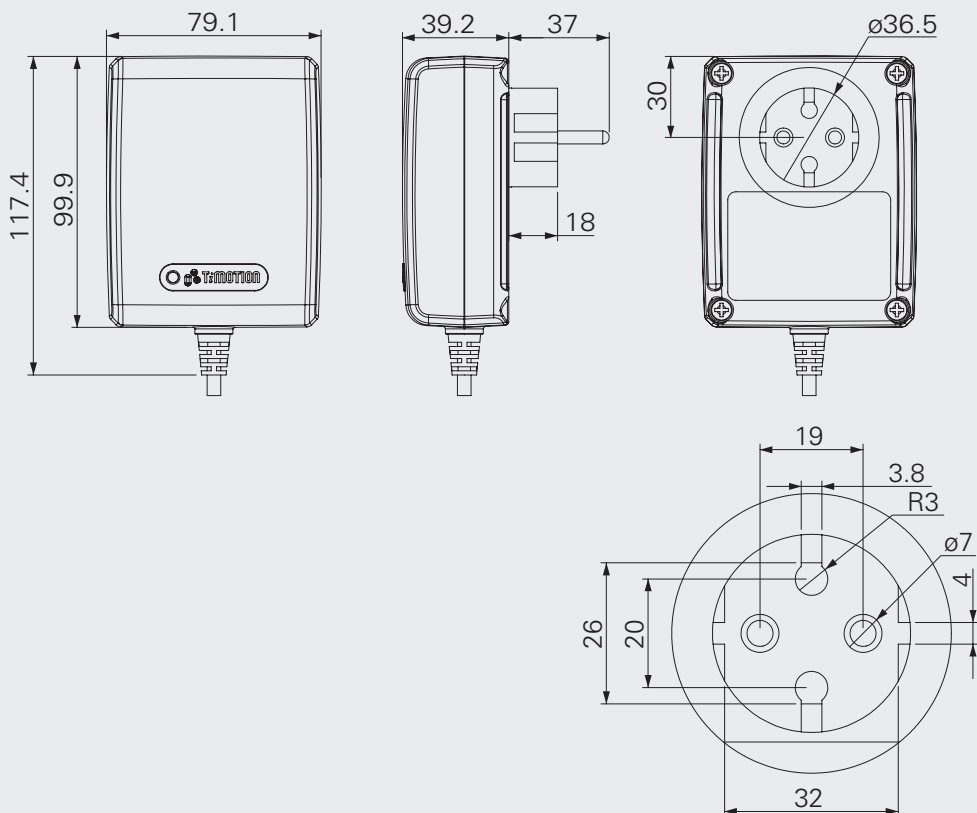

ti-motion

Feature

- Type: SMPS
- Input voltage: 100~240V AC
- Maximum output: 29V DC, 2.5A
- Plug support: EU, USA, AUS, UK, JPN, or customized
- Color: black or grey
- Protection class: IP42, IP54, or IP66
- Wall-mounting design
- EN60601-1 compliant

TP8 Ordering Key

Version: B

REV.B	T	P	8	-	X	X	X	X
Plug								
EU					1			
USA					2			
AUS					3			
UK					4			
JPN					5			
Others					A			
Color								
Black						1		
Grey (Pantone 428C)						2		
Cable length								
Straight, 2000mm; DIN 5 PIN plug								1
Straight, 2000mm; 01 plug								2
Straight, 4000mm; DIN 5 PIN plug								3
Straight, 4000mm; 01 plug								4
Coiled, 1450mm (coiled part: 250mm); DIN 5 PIN plug								5
Coiled, 1450mm (coiled part: 250mm); 01 plug								6
Customized								A
IP protection								
IP42								1
IP54								2
IP66								3

Version	Date	Description
B	2012/9/21	1. Amend cable length option #1, #2, #3, and #4 2. Add cable length optopn #5 and #6