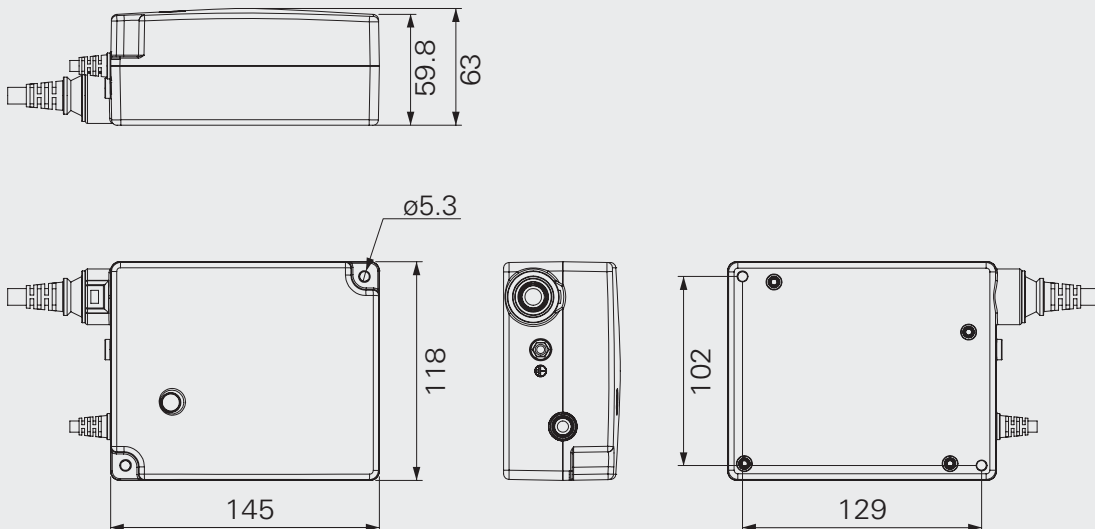

### Feature

- Type: SMPS
- Input voltage: 100~240V AC
- Maximum output: 31.5V DC, 5A
- Plug support: EU, USA, AUS, UK, JPN, or customized
- Color: black or grey
- Protection class: IP66

**TP6 Ordering Key**

Version: A

REV.A	T	P	6	-	X	X	X	X
<b>Plug</b>								
EU					1			
USA					2			
AUS					3			
UK					4			
JPN					5			
Others					A			
<b>Color</b>								
Black						1		
Grey (Pantone 428C)						2		
<b>Cable length</b>								
Mount on TC8							0	
AC cable: Straight, 2m; DC cable: Straight, 1m							1	
AC cable: Straight, 4m; DC cable: Straight, 1m							2	
Customized							A	
<b>Grounding function</b>								
Without								0
With								1