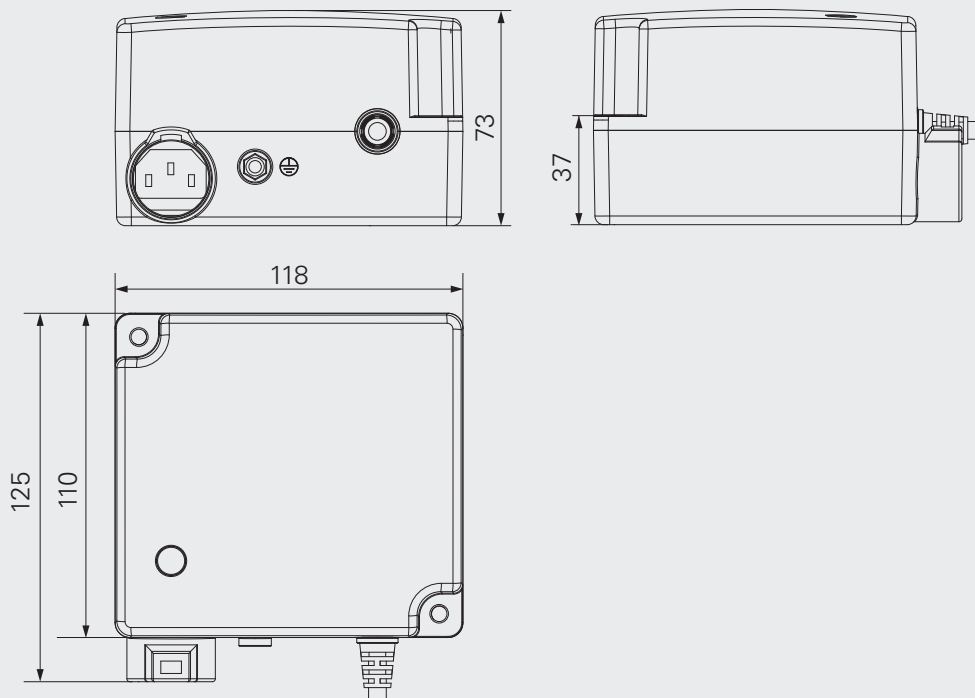

+

○ Care-motion

Feature

- Type: EI, toroidal, or SMPS
- Input voltage: 100V AC, 120V AC, or 230V AC
- Maximum output: 29V DC, 4.1A
- Plug support: EU, USA, AUS, UK, JPN, or customized
- Color: black or grey
- Protection class: IP66
- EN60601-1 compliant

+

+

TP4 Ordering Key

Version: B

REV.B	T	P	4	-X	X	X	X	X
Voltage								
110V				1				
120V				2				
230V				3				
Plug								
EU					1			
USA					2			
AUS					3			
UK					4			
JPN					5			
Others					A			
Color								
Black						1		
Grey (Pantone428C)						2		
Cable length								
Mount on TC8							0	
AC cable: Straight, 2000mm; DC cable: Straight, 1000mm							1	
AC cable: Straight, 4000mm; DC cable: Straight, 1000mm							2	
Customzied							A	
Grounding function								
Without								0
With								1

Version	Date	Description
B	2012/10/8	Unify the unit of length: mm