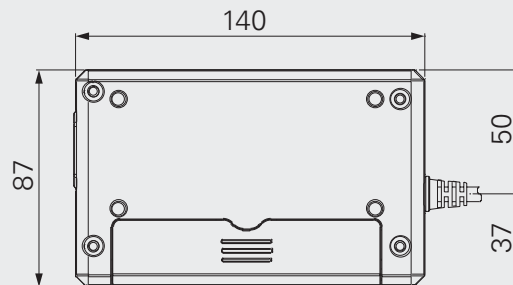

○ Comfort-motion ○ Ergo-motion

Feature

- Type: SMPS
- Input voltage: 100~240V AC
- Maximum output: 29V DC, 2.5A
- Plug support: EU, USA, AUS, UK, JPN, or customized
- Color: black or grey
- Protection class: IP42
- Chamber for external battery
- Equipped with AC socket for different types main cable

TP2 Ordering Key

Version: D

REV.D	T	P	2	-	X	X	X
Plug							
EU					1		
USA					2		
AUS					3		
UK					4		
JPN					5		
Others					A		
Color							
Black						1	
Grey (Pantone428C)						2	
Cable length							
DIN Plug;AC cable: Straight, 1.5m; DC cable: Straight, 1m							1
01 Plug;AC cable: Straight, 1.5m; DC cable: Straight, 1m							3
Customzied							A