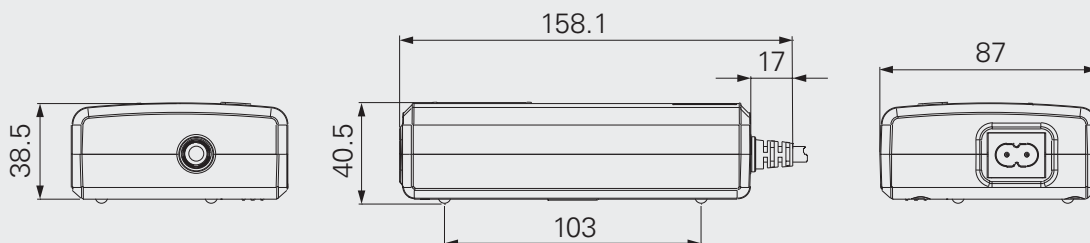

○ Comfort-motion ○ Ergo-motion

Feature

- Type: SMPS
- Input voltage: 100~240V AC
- Maximum output: 29V DC, 2.5A
- Plug support: EU, USA, AUS, UK, JPN, or customized
- Color: black or grey
- Protection class: IP42
- Chamber for external battery
- Equipped with AC socket for different types main cable

TP2 Ordering Key

Version: D

REV.D	T	P	2	-	X	X	X
Plug							
EU					1		
USA					2		
AUS					3		
UK					4		
JPN					5		
Others					A		
Color							
Black						1	
Grey (Pantone428C)						2	
Cable length							
DIN Plug;AC cable: Straight, 1.5m; DC cable: Straight, 1m							1
01 Plug;AC cable: Straight, 1.5m; DC cable: Straight, 1m							3
Customzied							A