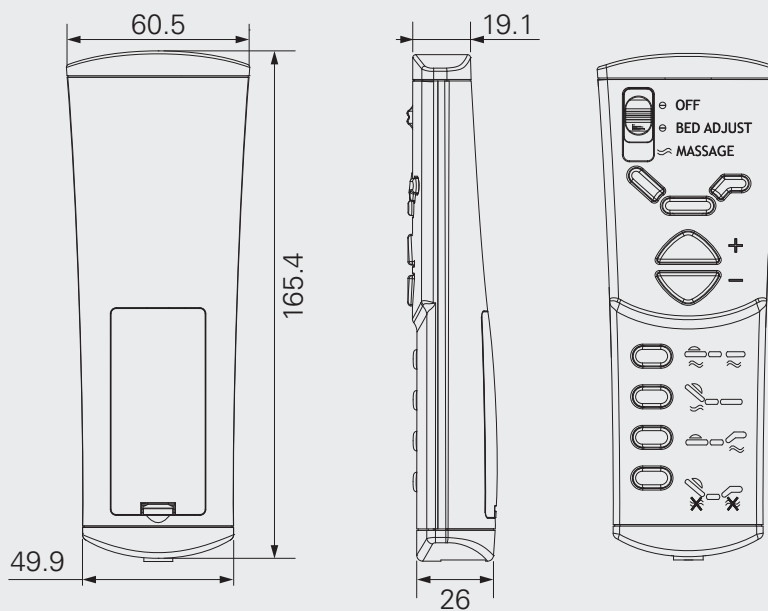

○ Comfort-motion

Feature

- Connected actuators: 1~4
- Maximum available buttons: 9
- Color: black or grey
- Specific design for home-living-bed
- Back light available
- Option: RF wireless control

TH8 Ordering Key:

Version: C

REV.C	T	H	8	-	X	X	X	X	X	X
Frequency										
Without RF					0					
315MHz					1					
433MHz					2					
Numbers of actuator										
1						1				
2						2				
3						3				
4						4				
Plug										
RJ 10P,180°, for extension cable									5	
RJ 10P,90°									6	
Customized									A	
Color										
Black									1	
Dark gray (Pantone 433C)									3	
Light yellow (Pantone warm gray 1C)									4	
Customized									A	
Key functions										
Customized										A
Cable length										
Straight, 4500mm										1
Customized										A