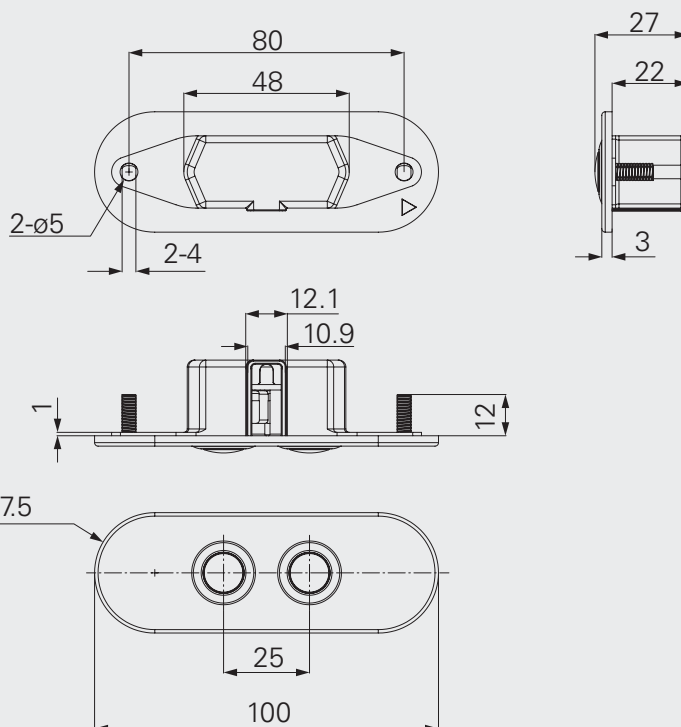

TH15 Series

○ Comfort-motion ○ Ergo-motion

Feature

- Maximum available buttons: 2
- Metal surface with brushed nickel coating
- Mounted into the recliner directly

TH15 Ordering Key:

Version: B

REV.B	T	H	1	5	-	X	X	X
Plug								
DIN 5P, for TDC						1		
DIN 8P, for TC2 / TC3 / TC7						2		
DIN 8P, 180°, for extension cable						4		
RJ 10P, 180°, for TC6 / TC9 / extension cable						5		
Customized						A		
Color								
Black buttons and cable, metal surface with brushed nickel							1	
Cable length								
1m								1
1.5m								2
Customized								A
Version			Date			Description		
B			2011/6/22			Revise plug option #4 and add #5		