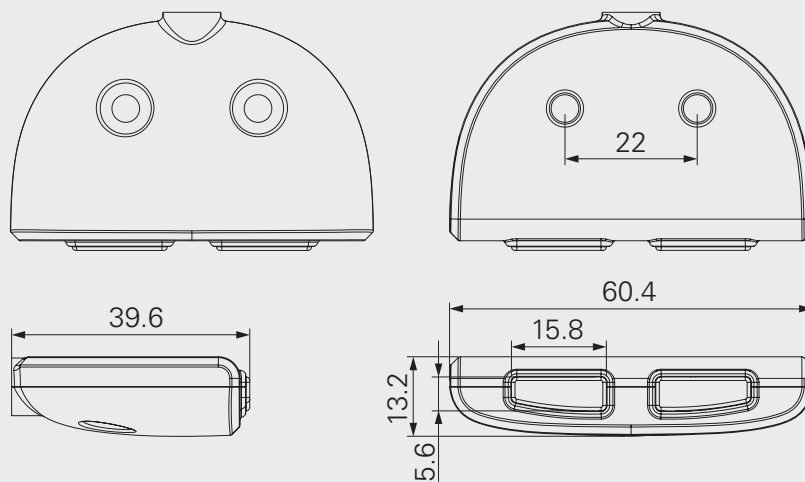

### Feature

- Maximum available buttons: 2
- Specific design for desk lifting column

+

+

**TH14 Ordering Key:**

Version: C

REV.C	T	H	1	4	-	X	X	X
<b>Plug</b>								
DIN 5P, for TDC						1		
DIN 8P, for TC2 / TC3 / TC7						2		
DIN 8P, 180°, for extension cable						4		
RJ 10P, 180°, for TC6 / TC9 / extension cable						5		
Customized						A		
<b>Color</b>								
Black							1	
Grey (Pantone 428C)							2	
<b>Cable length</b>								
1m								1
1.5m								2
Customized								A
<b>Version</b>								
C	<b>Date</b>		<b>Description</b>					
C	2011/6/22		Revise plug option #4 and add #5					