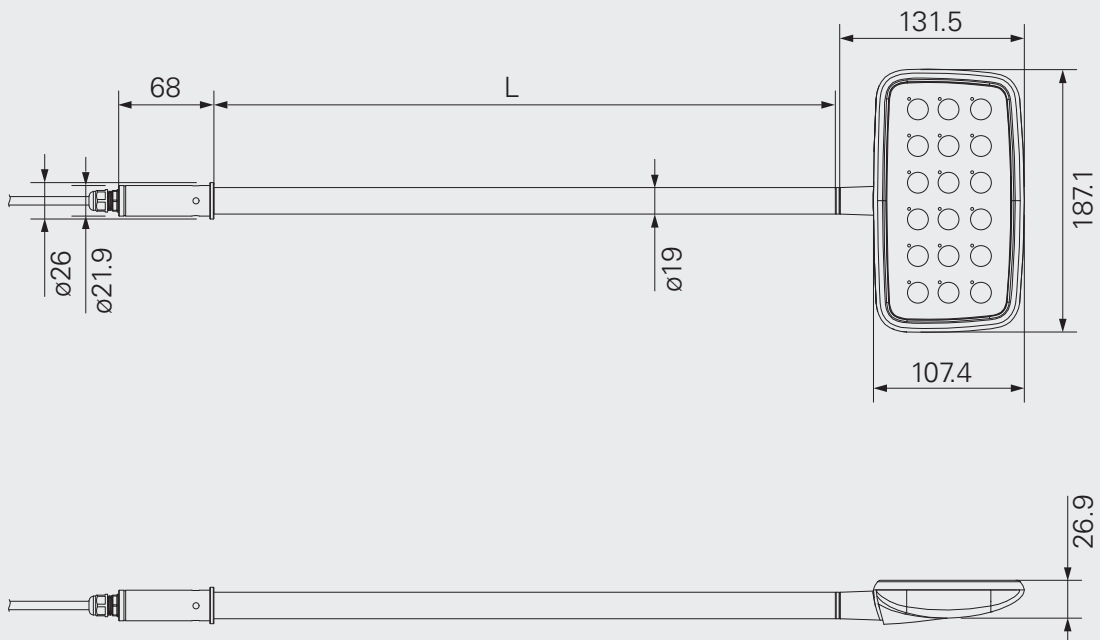

### Feature

- Nursing panel with gooseneck
- Customized buttons function
- Protection class: IP66
- Can be fixed on the head board or side rail
- Option: reading light

# TFH Ordering Key:

Version: A

REV.A	T	F	H	-	X	X	X	-	X	X	X
<b>Reading light</b>											
Without					0						
With					1						
<b>Plug</b>											
RJ 10P,180°, for TC6/TC9 and extension cable						5					
<b>Color</b>											
Grey (Pantone 428C)							2				
<b>IP Protection</b>											
IP66								3			
<b>Gooseneck type</b>											
Longer rigid base (flexible section=440mm; rigid section=585mm)									2		
Shorter rigid base (flexible section=440mm; rigid section=80mm)									3		
<b>Mounting bracket</b>											
Standard										1	
Customized										A	
<b>Key definition</b>											
Customized											A
<b>Cable length</b>											
1000mm											1
2000mm											2
3000mm											3
Customized											A

### Plug and cable length: