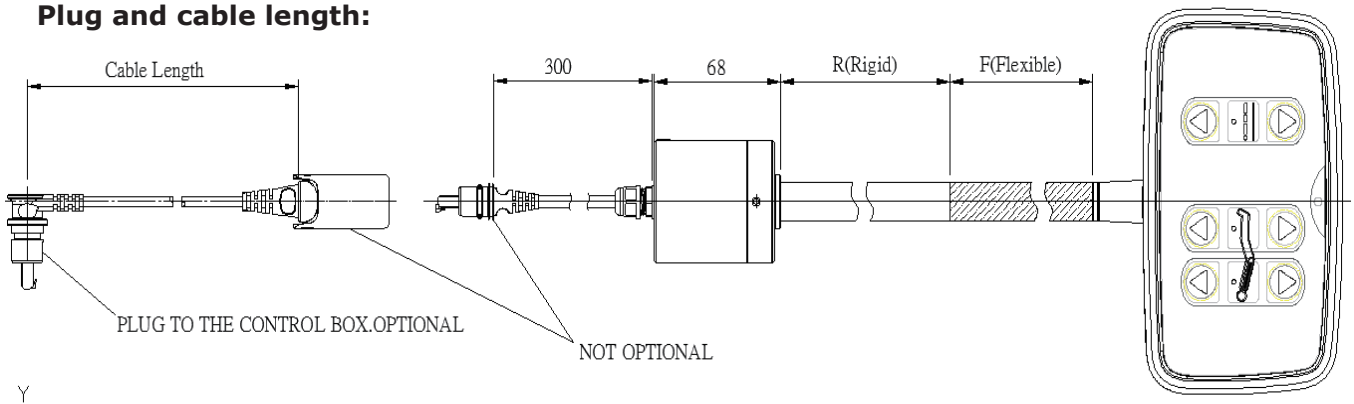

TFH Ordering Key:

Version: A

REV.A	T	F	H	-	X	X	X	-	X	X	X
Reading light											
Without					0						
With					1						
Plug											
RJ 10P,180°, for TC6/TC9 and extension cable						5					
Color											
Grey (Pantone 428C)							2				
IP Protection											
IP66								3			
Gooseneck type											
Longer rigid base (flexible section=440mm; rigid section=585mm)									2		
Shorter rigid base (flexible section=440mm; rigid section=80mm)									3		
Mounting bracket											
Standard										1	
Customized										A	
Key definition											
Customized											A
Cable length											
1000mm											1
2000mm											2
3000mm											3
Customized											A

Version	Date	Description
A	2011/10/17	1st released

Printed: Jan. 2012

Appendix:

Plug and cable length: