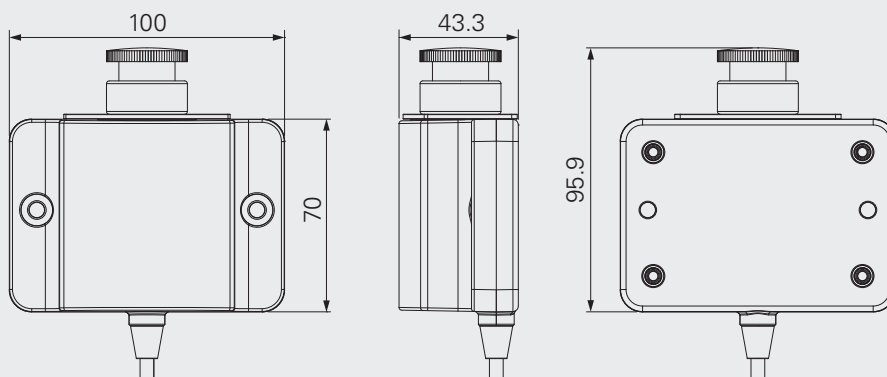

+

**Feature**

- Push for emergency stop
- Twist-to-reset

+

+

**TEB Ordering Key**

Version: A

REV.A	T	E	B	-	1	1	1
<b>Color</b>							
Black					1		
Grey (Pantone 428C)					2		
<b>Function</b>							
TEB-Normal Closed(NC), Send Signals						1	
Customized						A	
<b>Cable Length</b>							
Straight, 500mm							1
Straight, 1000mm							2
Customized							A