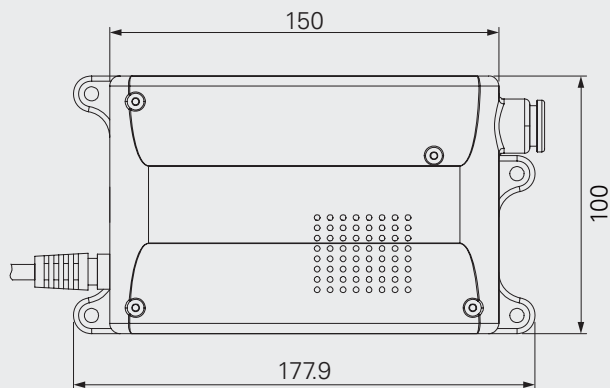

+

○ Comfort-motion

Feature

- Voltage: 100V AC, 120V AC, or 230V AC
- Plug support: EU, USA, AUS, UK, JPN, or customized
- Built-in transformer type: EI or SMPS
- Maximum output: 22V DC, 3A
- Color: black
- Wireless control available
- Compatible with TVL2 only

+

+