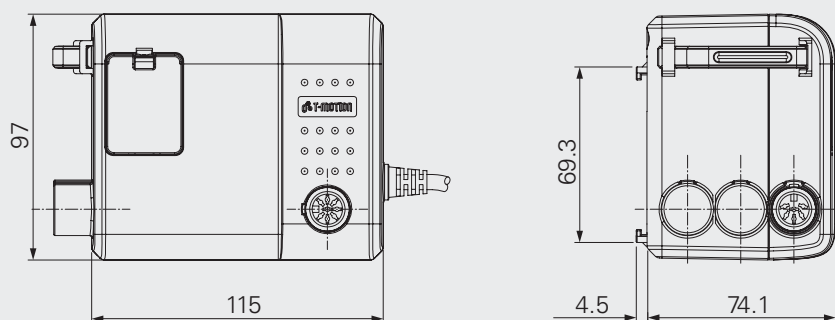

+

○ Comfort-motion ○ Ergo-motion

Feature

- Voltage: 100V AC, 120V AC, or 230V AC
- Plug support: EU, USA, AUS, UK, JPN, or customized
- Number of actuators: 1~3
- Color: black or grey
- Protection class: IP42 or IP54
- Built-in transformer type: EI or SMPS
- Maximum output: 22V DC, 3A
- Over current protection
- Wireless control available

+

For TA1 mounting

For TA6 and TA7, or individual mounting

+

REV.C	T	C	2	X	X	X	X	X
Voltage								
100VAC			1					
120VAC			2					
230VAC			3					
Plug								
EU				1				
USA				2				
AUS				3				
UK				4				
JPN				5				
Others				A				
Number of Actuators								
1						1		
2						2		
3						3		
Color								
Black							1	
Grey (Pantone 428C)							2	
Cable length								
Straight, 2m								1
Straight, 4m								2
Customized								A

Version	Date	Description
C	2009/3/2	Minor adjustment

Printed: Nov. 2011

TC2B Ordering Key (For TA6 or Individual Mounting) : Version: C

REV.C	T	C	2	B	X	X	X	X	X
Voltage									
100VAC			1						
120VAC			2						
230VAC			3						
Plug									
EU					1				
USA					2				
AUS					3				
UK					4				
JPN					5				
Others					A				
Number of Actuators									
1						1			
2						2			
3						3			
Color									
Black							1		
Grey (Pantone 428C)							2		
Cable length									
Straight, 2m								1	
Straight, 4m								2	
Customized								A	
Fixation									
On the actuator									1
On the bracket									2