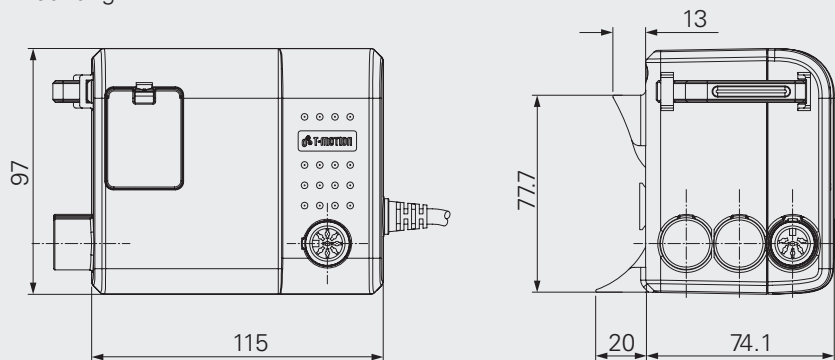

+

○ Comfort-motion ○ Ergo-motion

Feature

- Voltage: 100V AC, 120V AC, or 230V AC
- Plug support: EU, USA, AUS, UK, JPN, or customized
- Number of actuators: 1~3
- Color: black or grey
- Protection class: IP42 or IP54
- Built-in transformer type: EI or SMPS
- Maximum output: 22V DC, 3A
- Over current protection
- Wireless control available

+

For TA1 mounting

For TA6 and TA7, or individual mounting

+

REV.C	T	C	2	X	X	X	X	X
Voltage								
100VAC			1					
120VAC			2					
230VAC			3					
Plug								
EU				1				
USA				2				
AUS				3				
UK				4				
JPN				5				
Others				A				
Number of Actuators								
1						1		
2						2		
3						3		
Color								
Black							1	
Grey (Pantone 428C)							2	
Cable length								
Straight, 2m								1
Straight, 4m								2
Customized								A

Version	Date	Description
C	2009/3/2	Minor adjustment

Printed: Nov. 2011

TC2B Ordering Key (For TA6 or Individual Mounting) : Version: C

REV.C	T	C	2	B	X	X	X	X	X
Voltage									
100VAC			1						
120VAC			2						
230VAC			3						
Plug									
EU					1				
USA					2				
AUS					3				
UK					4				
JPN					5				
Others					A				
Number of Actuators									
1						1			
2						2			
3						3			
Color									
Black							1		
Grey (Pantone 428C)							2		
Cable length									
Straight, 2m								1	
Straight, 4m								2	
Customized								A	
Fixation									
On the actuator									1
On the bracket									2