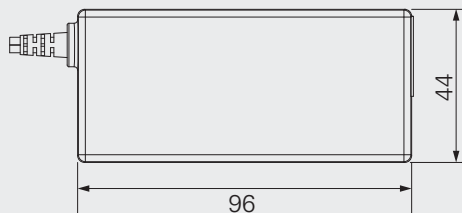

+

Feature

- Designed specifically to recharge TBB series without control box

+

+

TBC Ordering Key

Version: A

REV.A	T	B	C	- X	X	X
Plug						
EU				1		
USA				2		
AUS				3		
UK				4		
JPN				5		
Others				A		
Color						
Black					1	
Grey (Pantone428C)					2	
Cable length						
AC cable: Straight, 1.5m; DC cable: Straight, 1m; DIN plug						1
AC cable: Straight, 1.5m; DC cable: Straight, 1m; 01 plug						2
Customzied						A