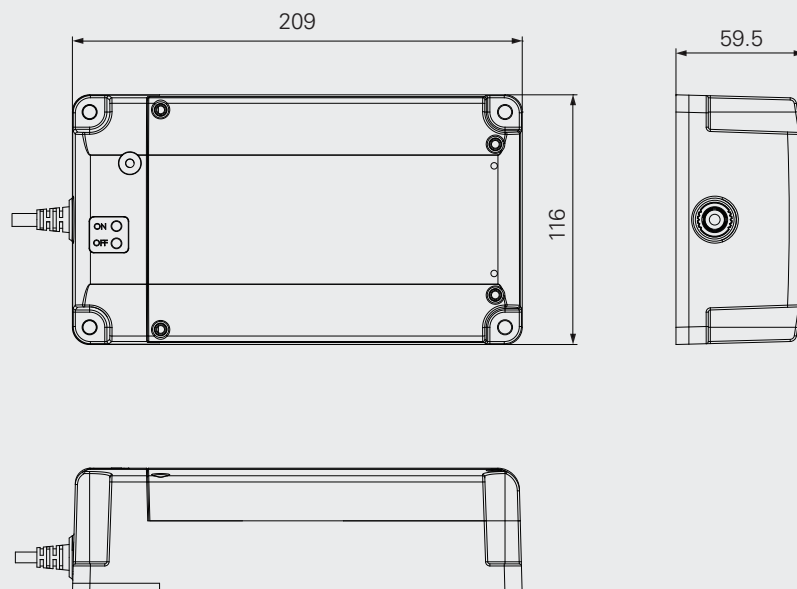

**○ Care-motion**

**Feature**

- Capacity: 1.2 or 2.0 Ah
- Color: black or grey
- LED indication (for charge/discharge status)
- With on/off function, it's able to keep or stop discharging
- Protection class: IP66

**TBB4 Ordering Key**

Version: A

REV.A	T	B	B	4	X	X	X
<b>Battery</b>							
1.2 AH					1		
2.0 AH					2		
<b>Color</b>							
Black						1	
Grey (Pantone 428C)						2	
<b>Cable length</b>							
Straight, 1000mm							1
Straight, 2000mm							2
Customized							A