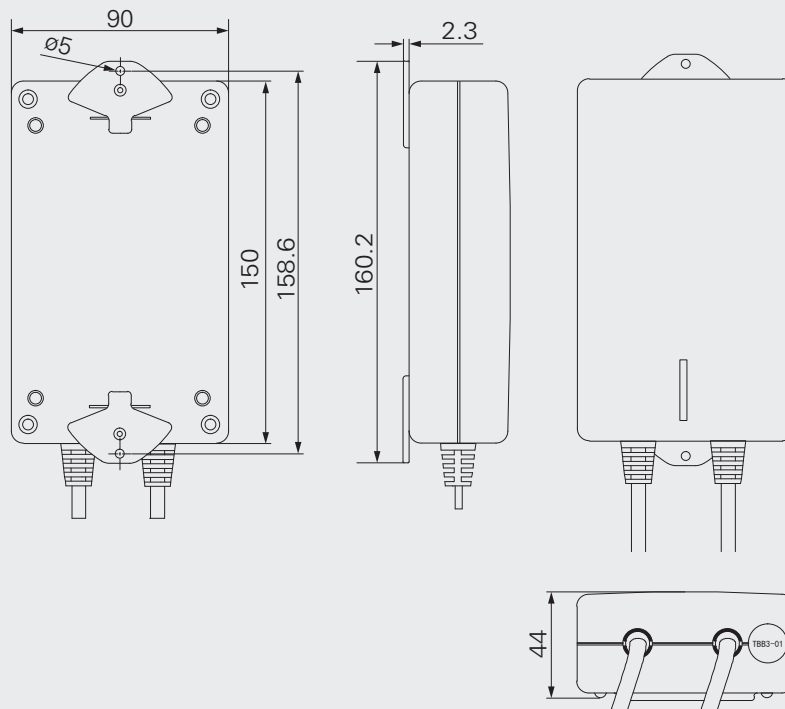

○ Care-motion

Feature

- Output voltage and capacity: 25.2V DC / 1.8 Ah (lithium battery)
- Color: black or grey
- Protection class: IP42
- Buzzer available

TBB3 Ordering Key

Version: B

REV.B	T	B	B	3	-	X	X	X	X	X	X
Color											
Black						1					
Grey(Pantone 428C)						2					
IP protection											
IP42							1				
Input plug type											
Small 01 (male plug)								1			
Long DIN 5P 240° (male plug), 180° plug angle								2			
Customize								A			
Input cable length											
100mm (for small 01); 150mm(DIN 5P)									1		
1m									2		
Customize									A		
Output plug type											
Small 01 (female plug, with anti pulling buckle)										1	
Long DIN 5P 240° (female plug, with anti pulling buckle)										2	
Customize										A	
Output cable length											
100mm (for small 01); 150mm(DIN 5P)											1
1m											2
Customize											A
Buzzer											
Without											0
With (standard)											1

Version	Date	Description
B	2011/6/26	Amend input and output plug options. Add #2 option for input and output plug style.